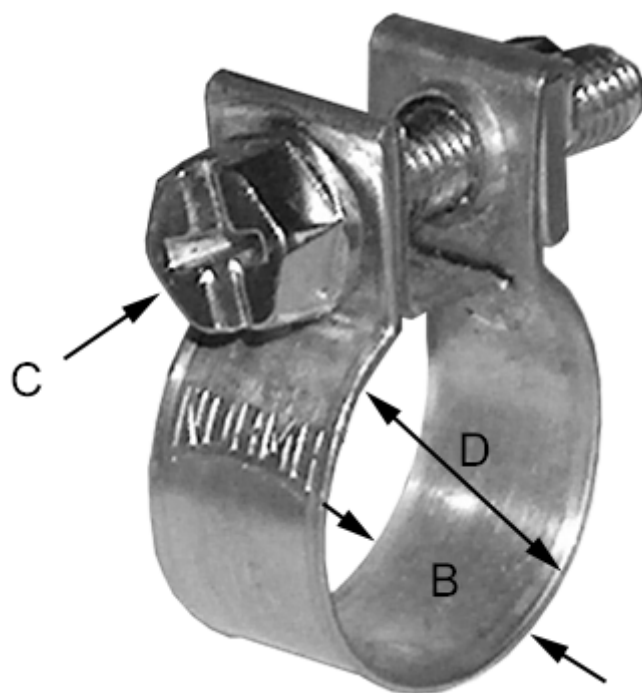

Article number: 028107003014
Description: Norma mini hose clamp
SL 12,5-14,5/9 SZ W1

Measures

C (screw type) = C7 hexagon screw sw 7, cross-headed
Diameter D = 12,5-14,5
Width B = 9